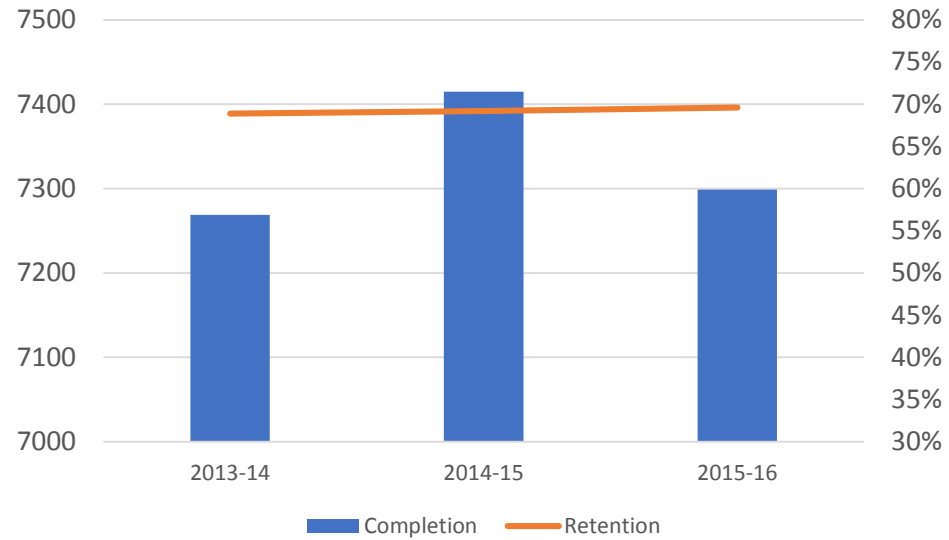

Performance Based Funding Undergraduate Completion and Retention Snapshot

Erik Rose

Director of Workforce Initiatives and Information
Office of the Commissioner of Higher Education

MUS Total

All

American Indian