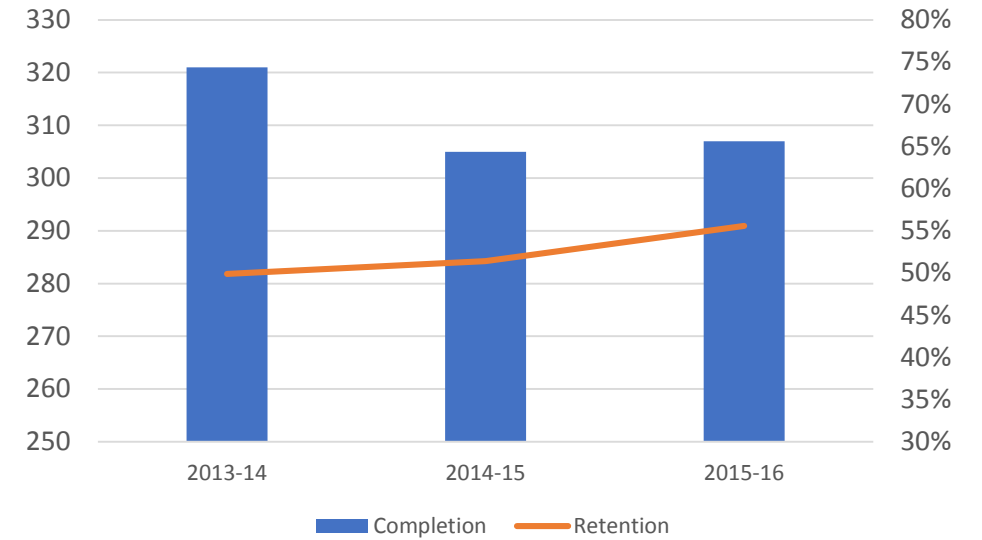

Performance Based Funding Undergraduate Completion and Retention Snapshot

Erik Rose

Director of Workforce Initiatives and Information
Office of the Commissioner of Higher Education

MUS Total

All

American Indian