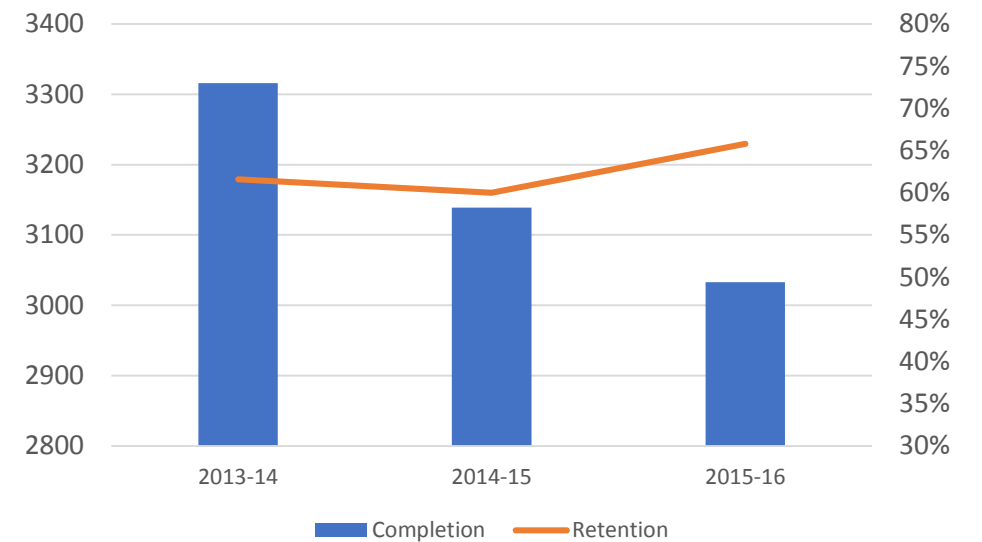

MUS Total

All

American Indian

Pell

Non-Trad