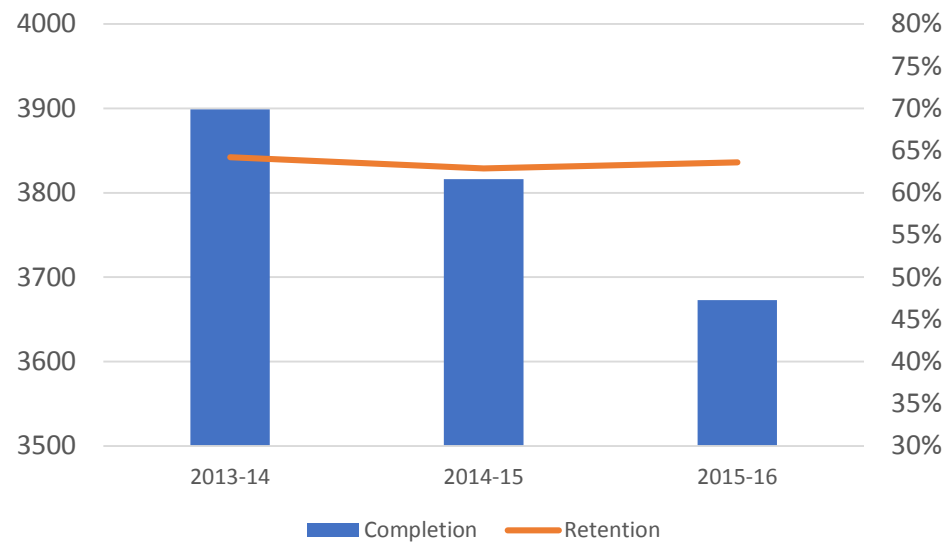

MUS Total

All

American Indian

Pell

Non-Trad